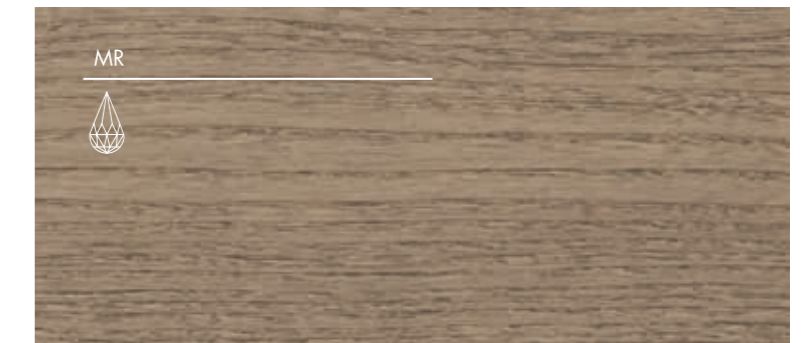

ARENARIA | SANDSTONE

GRIGIO TITANIO | TITANIUM GREY

FINITURE | FINISHES

TINTE | TINT

GRIGIO ARDESIA | SLATE GREY

ROVERE DECAPE' BIANCO' | OAK WHITE NUANCE

ROVERE SAHARA | SAHARA OAK

MORESCO | MOORISH

NOCE | NUT

TABACCO | TOBACCO

FINITURE | FINISHES

TINTE | TINT

FINITURE SPECIALI | SPECIAL FINISHES

ODE5
FUNE | ROPE

ODE25
GRIGIO ARDESIA DECAPE' BIANCO | SLATE GREY WHITE NUANCE

ODE19
BRITISH GREEN

ODE20
ORO | GOLD

ODE21
ARGENTO | SILVER

ODE17
NERO | BLACK

ODE26
ROVERE NATURALE | NATURAL OAK HONEY

ODE27
ROVERE DECAPE' GRIGIO | OAK GREY NUANCE

RS
ROVERE STUCCATO E NODATO* | COUNTRY OAK
Finitura dedicata: solo per mensoloni folding | Dedicated finish: only for some bathroom vanity tops