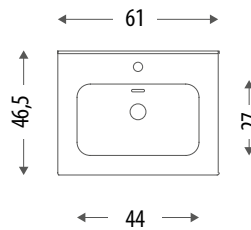

CERAMIC & EBANTECH WASHBASINS
BASE 60_PAOLA

PINK 60

SLIM 60

BASIC 60

TOP EBANTECH 80 + SOFTLY da appoggio/countertop