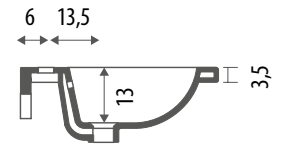

CERAMIC & EBANTECH WASHBASINS
BASE 60_PAOLA

PINK 60

SLIM 60

BASIC 60

TOP EBANTECH 80 + SOFTLY da appoggio/countertop