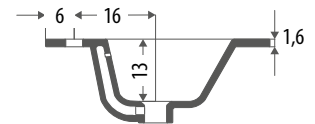

CERAMIC & EBANTECH WASHBASINS
BASE 60_PAOLA

PINK 60

SLIM 60

BASIC 60

TOP EBANTECH 80 + SOFTLY da appoggio/countertop