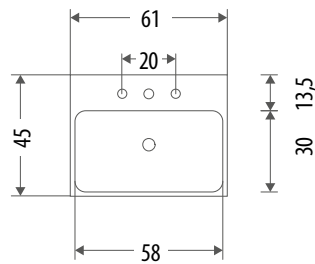

CERAMIC & EBANTECH WASHBASINS
BASE 60_PAOLA

PINK 60

SLIM 60

BASIC 60

TOP EBANTECH 80 + SOFTLY da appoggio/countertop