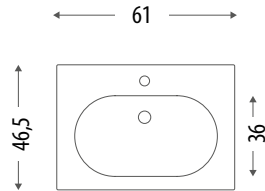

CERAMIC & EBANTECH WASHBASINS
BASE 60_PAOLA

PINK 60

SLIM 60

BASIC 60

TOP EBANTECH 80 + SOFTLY da appoggio/countertop