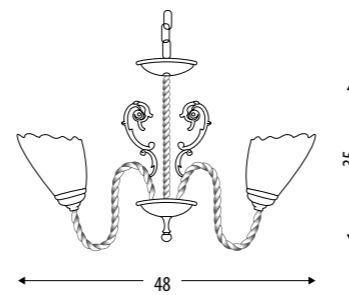

**LAMPADARIO TRE LUCI IN FINITURA ORO E CROMO CON CERAMICA E STRASS.**  
3-LIGHTS CHANDELIER, FINISHED IN GOLD AND CHROME WITH CERAMIC AND STRASS.

## VICTORIA

ELEMENTO ELEMENT	COD. CROMO/ CHROME	COD. ORO/ GOLD
LAMPADARIO 3 LUCI 3-LIGHTS CHANDELIER	FACVCLM050-CR	FACVCLM050-OR

**APPLIQUE DA MURO IN FINITURA ORO E CROMO CON CERAMICA E STRASS.**  
WALL LAMP FINISHED IN GOLD AND CHROME WITH CERAMIC AND STRASS.

## VICTORIA

ELEMENTO ELEMENT	COD. CROMO/ CHROME	COD. ORO/ GOLD
APPLIQUE A MURO DX RH WALL LAMP	FAPVC--CR	FAPVC--OR
APPLIQUE A MURO SX LH WALL LAMP	FAPVC-SCR	FAPVC-SOR