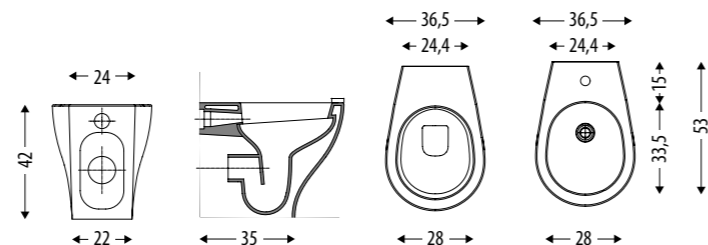

FLY

| | |
|--|---------|
| VASO/TOILET | FVSFL-S |
| BIDET | FBDFL-S |
| COPRIWATER BIANCO WHITE TOILET SEATS | FCWFL-B |

REGENT

| | |
|--|---------|
| VASO/TOILET | FVSRG-T |
| BIDET | FBDRG-T |
| COPRIWATER BIANCO WHITE TOILET SEATS | FCWRG-B |