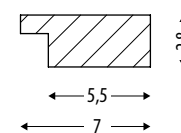

**DISPONIBILE IN TUTTE LE FINITURE**  
**ORIENTAMENTO: VERTICALE/ORIZZONTALE**  
 AVAILABLE IN ALL FINISHING  
 ORIENTATION: VERTICAL/HORIZONTAL

**SPESSORE/DEPTH: 2,8 CM**

# DESIGNO

COD.	DIMENSIONI SIZE (Cm)	
	A	B
FCRDS057-	57	70
FCRDS068-	68	103
FCRDS077-	77	103
FCRDS087-	87	70
FCRDS103-	103	70
FCRDS115-	115	70
FCRDS130-	130	70

**DISPONIBILI A MISURA**  
 CUSTOM SIZES AVAILABLE