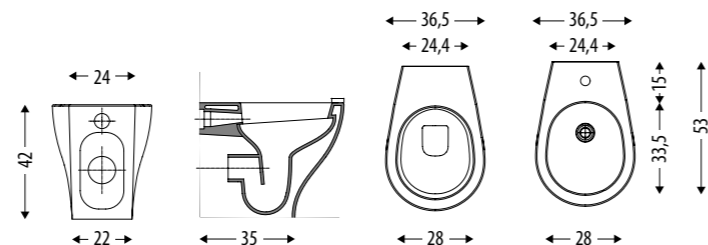

# FLY

<b>VASO/TOILET</b>	FVSFL-S
<b>BIDET</b>	FBDFL-S
<b>COPRIWATER BIANCO</b> WHITE TOILET SEATS	FCWFL-B