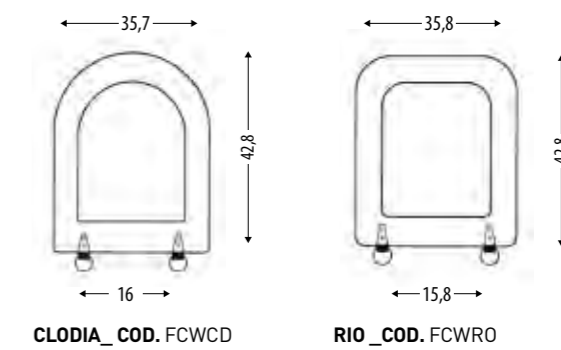

**COPRI
WOOL**

**Fuori produzione
Out -of -production**

ELEMENTO ELEMENTS	COD.
BIANCO ASSOLUTO/PURE WHITE	FCWUN--BA
GRIGIO ARDESIA/ SLATE GREY	FCWUN--GA
NOCE/NUT	FCWUN---N
PERGAMON	FCWUN--PG
TORTORA/ SAHARA	FCWUN---T

**C
V
A**

**Fuori produzione
Out -of -production**

CESAME

DOLOMITE

IDEAL STANDARD

POZZI GINORI